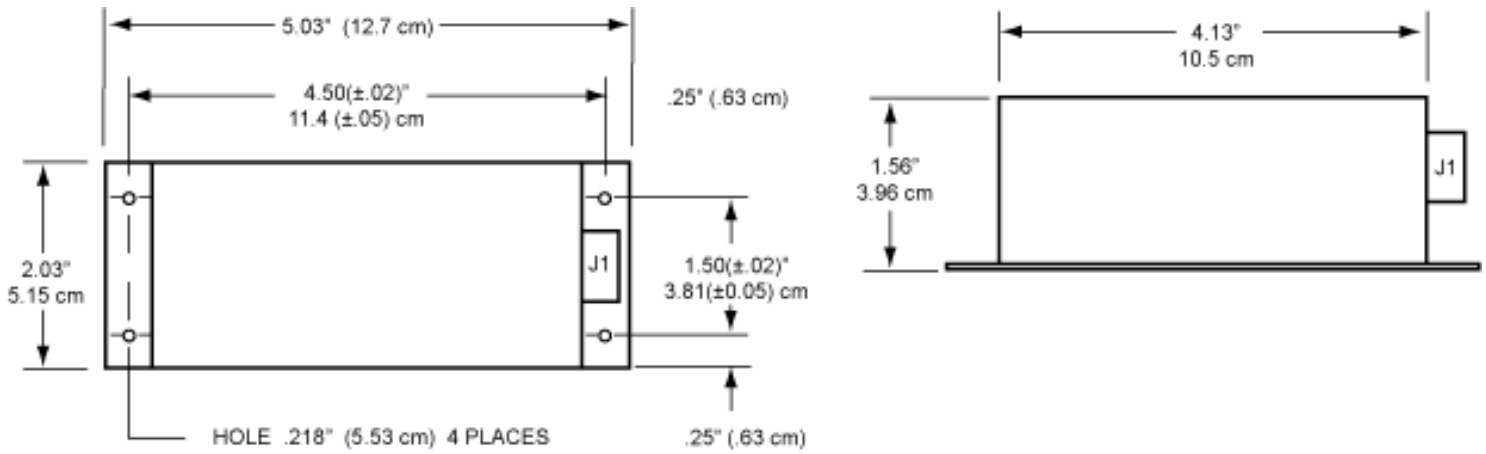

EL1 3 Phase

EXTERNAL THREE (3Ø) ADAPTER

Outline Drawing

kgs
electronics

418 East Live Oak Avenue, Arcadia CA 91006-5619 USA ■ Phone: 626-574-1175 ■ Fax: 626-574-0553 ■ info@kgselectronics.com