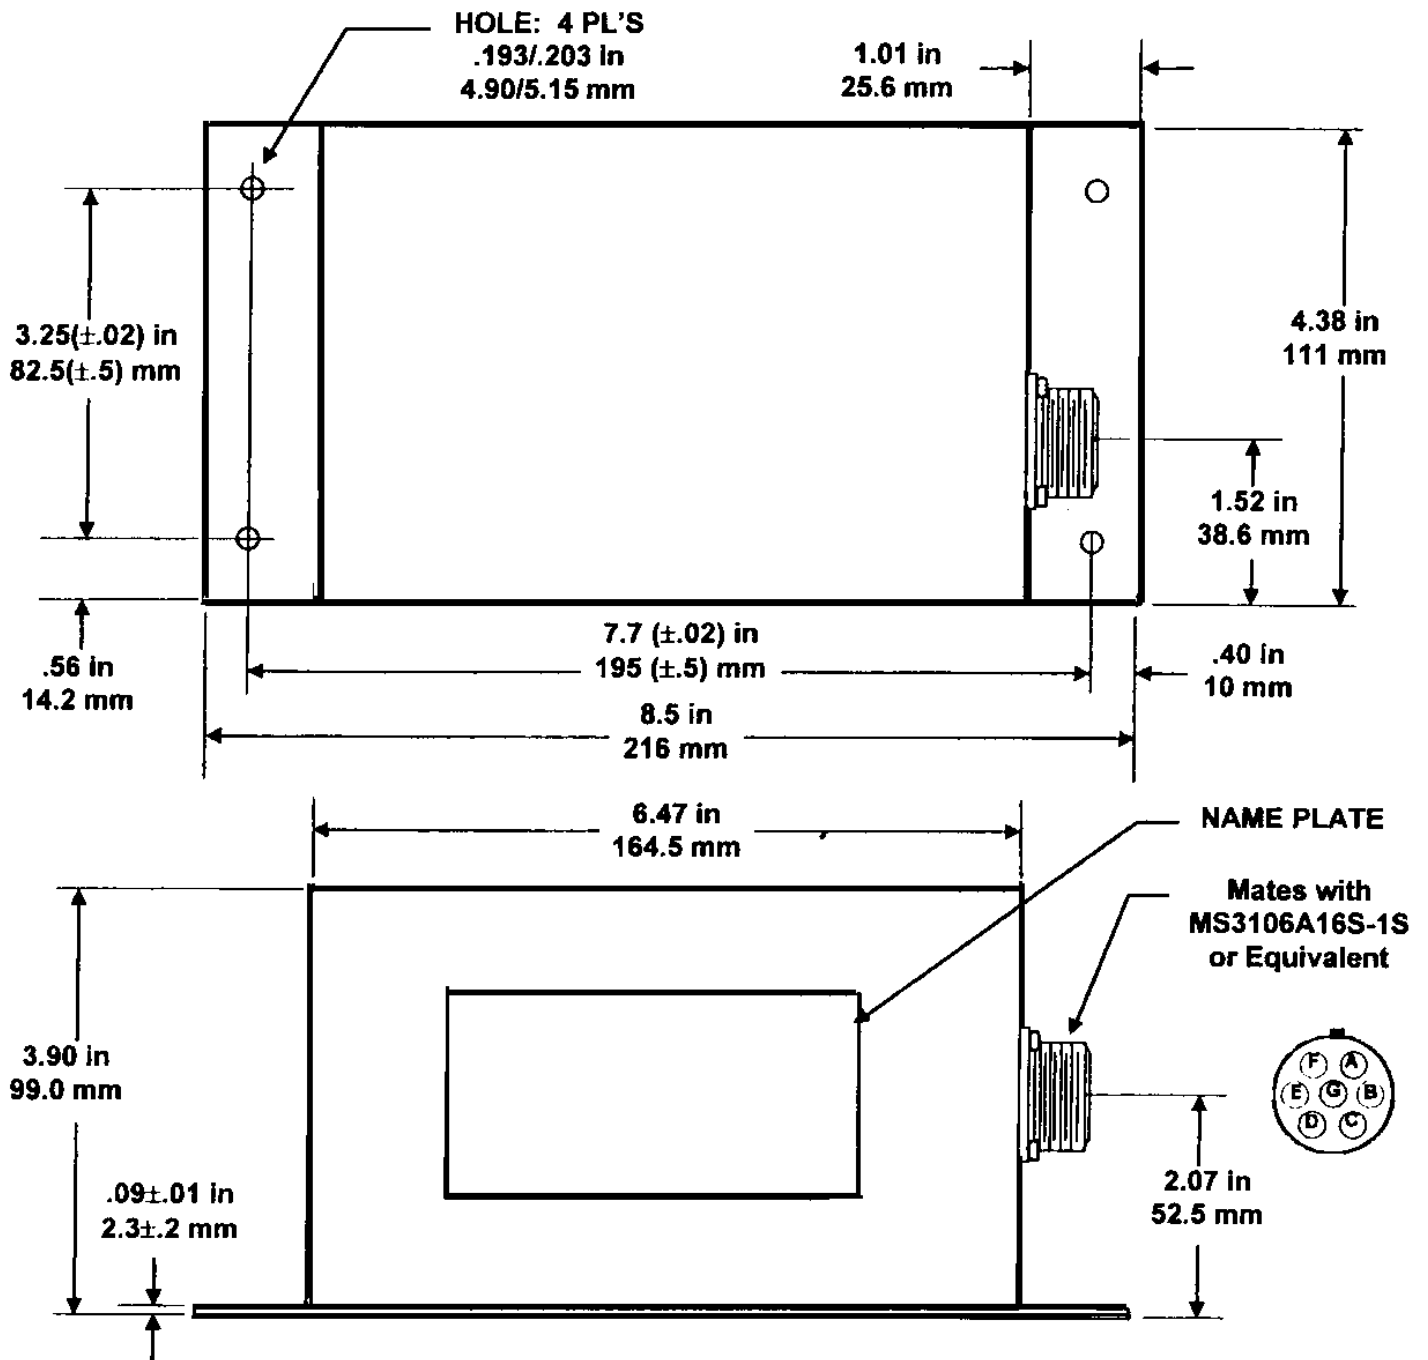

FD15

REGULATED AC POWER CONVERTER

115V/400Hz to 0-115V/400Hz Electroluminescent Lamp Power Supply

Outline Drawing

kgs

electronics

418 East Live Oak Avenue, Arcadia CA 91006-5619 USA ■ Phone: 626-574-1175 ■ Fax: 626-574-0553 ■ info@kgselectronics.com